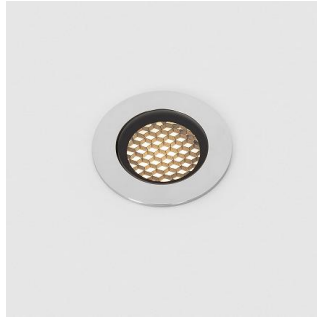

**BS3108**

**1.2W Outdoor IP65 DC24V Waterproof LED Underground Light**

**Description**

Low UGR Design;  
DC 24V Design;

**Finish**

Black/White/SS316

**Material**

Aluminium Recessed Box  
SS316 Cover

**TECHNICAL CHARACTERISTICS**

**Light source**

Light source: SMD2835  
Output (W): DC24V 1.2W  
Total power consumption (W): 1.2W  
Color temperature: 2700K/3000K/4000K  
CRI: 90  
Photobiological risk: RG1  
Real Lumen: 15LM  
Qty Leds: 5  
Lm/Real W: 12.5  
Life Time: 50.000h L90B20  
MacAdam steps: 3  
UGR:27

**GEAR**

This product is supplied without Driver

**Luminaire**

IP67 for outdoor gardens  
crossing: No  
Warranty: 5 Years

**LIGHT DISTRIBUTION for 3000K  
Medium Flood**

h(m)	E(lx)	Ø(m)
1	9.44	Ø1.03
2	2.36	Ø2.05
3	1.05	Ø3.08
4	0.59	Ø4.10
5	0.38	Ø5.13